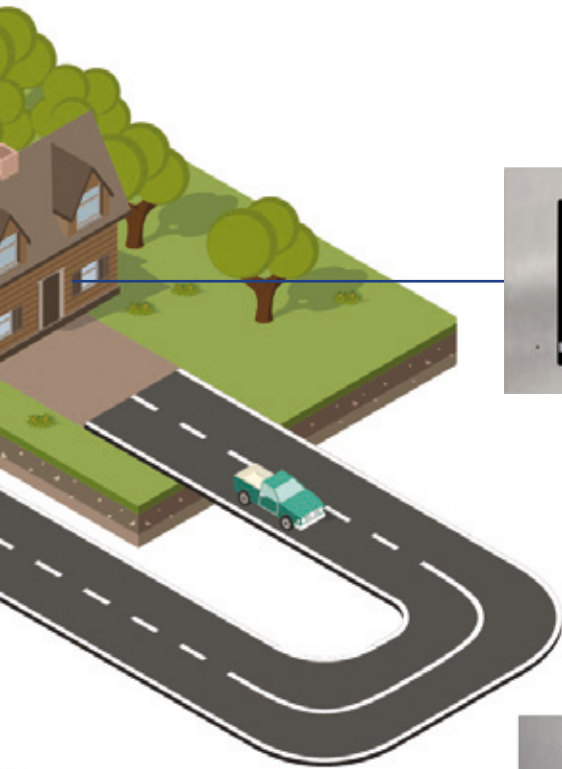

Multiple facilities control through a checkpoint

CCTV system integration

Enables the opening of doors and/or gates remotely

ACCESS CONTROL SYSTEM

Type facilities

HELP POINTS

- Highway toll stations, highway tunnels.
- Enables the management away from a checkpoint of any incident that users may suffer.

PARKINGS

- Enables the management of several parking lots from a distance through a central control room.
- Also enables the added possibility to even operate the remote barrier opening.
- Enables Integration with access control systems and improve the management of these parkings allowing access through code or RFID card reader.
- Integration with video surveillance systems.