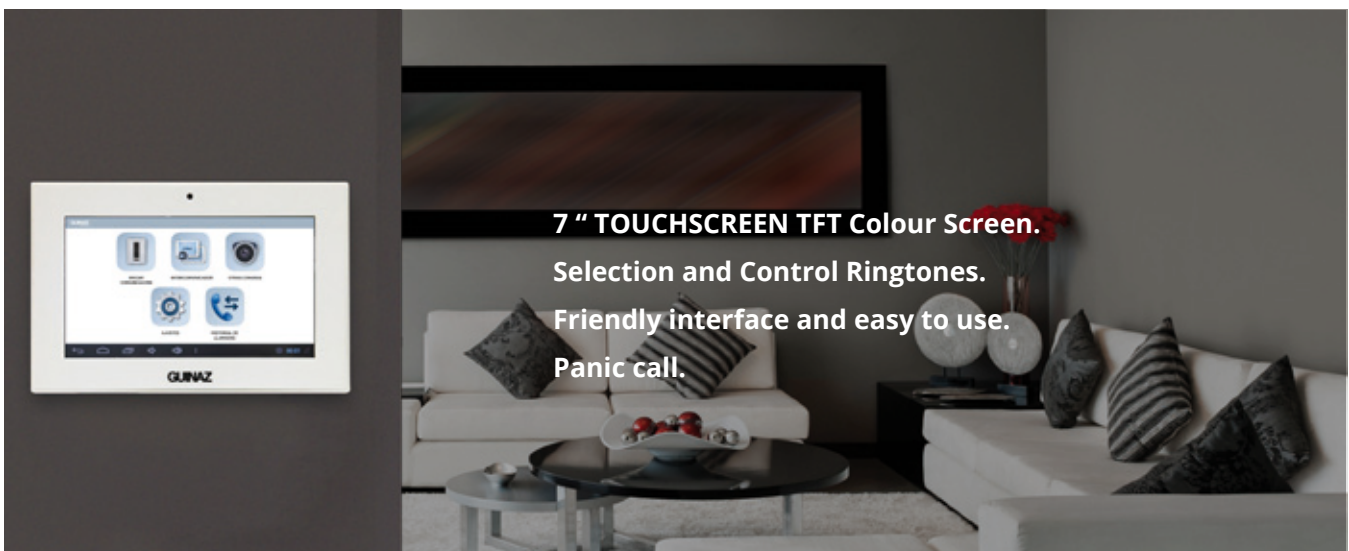

GUINAZ

Communication, security and access control system

smartive

The GUINAZ IP monitor

IP-SIP SMARTIVE 7" MONITOR

Whatever you want and wherever you want. Take full advantage of your system in homes, apartments, commercial and public facilities, however small or large.

7" TOUCHSCREEN TFT Colour Screen.

Selection and Control Ringtones.

Friendly interface and easy to use.

Panic call.

tactile

The future of internal communication

Tactile 7" monitor

- Touch panel with blue LED backlight
- Display Colour 7"
- Full Duplex Speakerphone
- On-screen menus
- Double opening
- Selection of 4 ringtones
- Volume adjustment
- Sequencing CCTV
- Dimensions: 212 mm x 257 mm

Alea entry panel & Tactile monitor in Heston place (UK)

New Slim Alea entry panel

Slim Alea entry panel maintains the main characteristics of our Alea Range and therefore meets the same strength and design, made in stainless steel, watertight push button and even though offers a much reduced size.