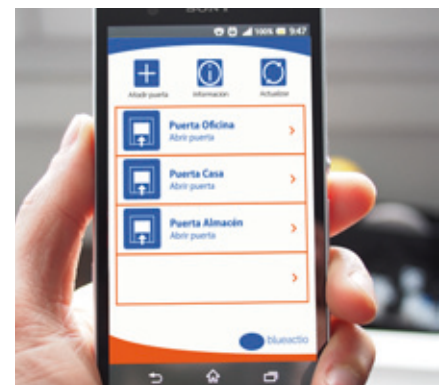

Public or private parking

Unattended installations

Stores

Unlimited capacity

Unlimited distances

Potential diversion to outside local network

Maximum capacity for integration

↗ Vilas das Lagoas, Herdade dos Salgados Golf Course (Portugal)

Multiple facilities control through a checkpoint

CCTV system integration

Enables the opening of doors and/or gates remotely

ACCESS CONTROL SYSTEM

Type facilities

HELP POINTS

- Highway toll stations, highway tunnels.
- Enables the management away from a checkpoint of any incident that users may suffer.