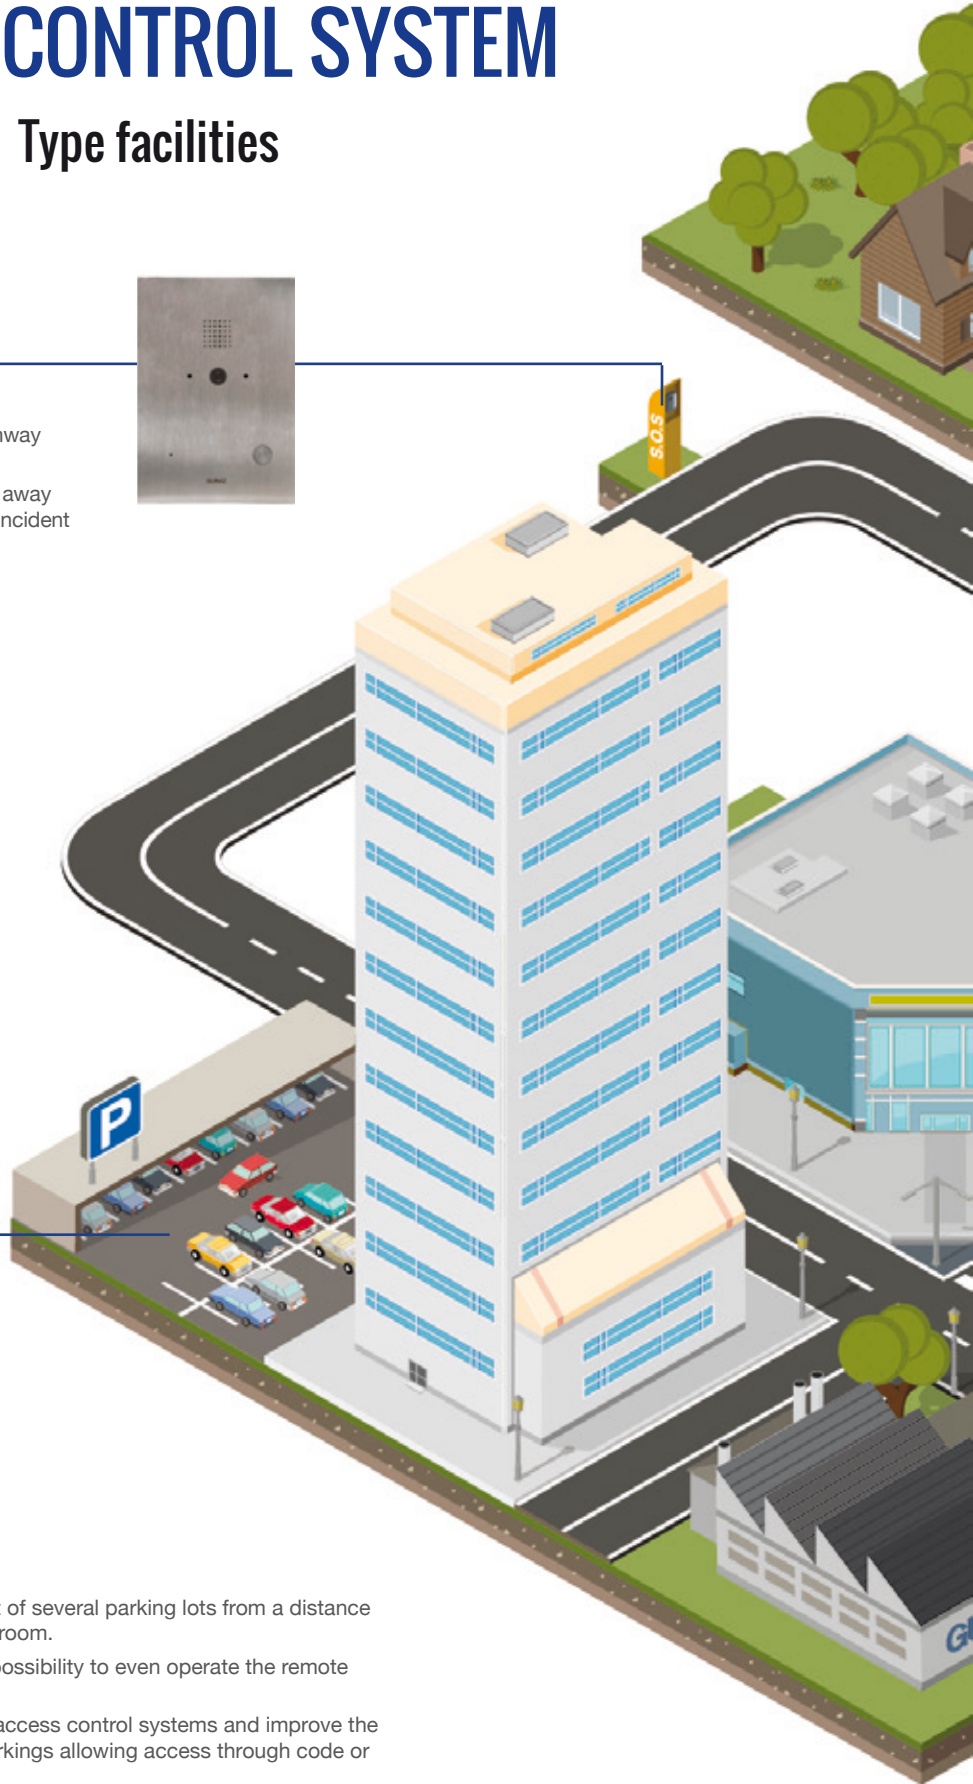

Multiple facilities control through a checkpoint

CCTV system integration

Enables the opening of doors and/or gates remotely

Houses

Office buildings

Factories, warehouses and stores

Hotels and shopping centres

Multiple facilities control through a checkpoint

CCTV system integration

Enables the opening of doors and/or gates remotely

ACCESS CONTROL SYSTEM

Type facilities

HELP POINTS

- Highway toll stations, highway tunnels.
- Enables the management away from a checkpoint of any incident that users may suffer.

PARKINGS

- Enables the management of several parking lots from a distance through a central control room.
- Also enables the added possibility to even operate the remote barrier opening.
- Enables Integration with access control systems and improve the management of these parkings allowing access through code or RFID card reader.
- Integration with video surveillance systems.

WIRELESS VIDEO DOOR

- Installation without cables, through external GSM modules.*
- Possibility of Audio & VIDEO communication and door opening remotely through smart devices.

*(Power supply feeding needed)